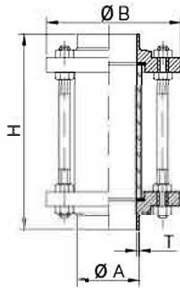

BREW FLEX

A U S T R A L I A

Welded Straight Sight Glass

No.LV-J007

Size	H	A	D	T	304	316
1"	143	25.4	78	1.65		
1 1/4"	143	31.8	78	1.65		
1 1/2"	143	38.1	86	1.65		
2"	145	50.8	100	1.65		
2 1/2"	149	63.5	115	1.65		
3"	149	76.2	128	1.65		
4"	157	101.6	154	2.1		

Clamped Straight Sight Glass

No.LV-J008

Size	H	A	D	C	T	304	316
1"	159	50.5	78	22.1			
1 1/4"	163	50.5	78	28.5			
1 1/2"	163	50.5	86	34.8			
2"	169	64	100	47.5			
2 1/2"	173	77.5	115	60.2			
3"	177	91	128	72.9			
4"	199	119	154	97.4			

Cross Sight Glass

No.LV-J009

Size	H	D	T	304	316
1"	33.5	25.4	1.65		
1 1/4"	38	31.8	1.65		
1 1/2"	48.5	38.1	1.65		
2"	60.5	50.8	1.65		
2 1/2"	83.5	63.5	1.65		
3"	88.5	76.2	1.65		
4"	127	101.6	2.1		

Union type Sight Glass

No.LV-J010

Size	H	B	D	T	304	316
1"	25	51	25.4	1.65		
1 1/4"	25	60	31.8	1.65		
1 1/2"	28	74	38.1	1.65		
2"	28	84	50.8	1.65		
2 1/2"	32	100	63.5	1.65		
3"	33	114	76.2	1.65		
4"	36	138	101.6	2.1		