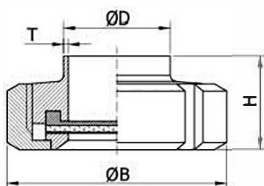

BREW FLEX

A U S T R A L I A

Welded Straight Sight Glass

No.LV-J007

Size	H	A	D	T	304	316
1"	143	25.4	78	1.65		
1 1/4"	143	31.8	78	1.65		
1 1/2"	143	38.1	86	1.65		
2"	145	50.8	100	1.65		
2 1/2"	149	63.5	115	1.65		
3"	149	76.2	128	1.65		
4"	157	101.6	154	2.1		

Clamped Straight Sight Glass

No.LV-J008

Size	H	A	D	C	T	304	316
1"	159	50.5	78	22.1			
1 1/4"	163	50.5	78	28.5			
1 1/2"	163	50.5	86	34.8			
2"	169	64	100	47.5			
2 1/2"	173	77.5	115	60.2			
3"	177	91	128	72.9			
4"	199	119	154	97.4			

Cross Sight Glass

No.LV-J009

Size	H	D	T	304	316
1"	33.5	25.4	1.65		
1 1/4"	38	31.8	1.65		
1 1/2"	48.5	38.1	1.65		
2"	60.5	50.8	1.65		
2 1/2"	83.5	63.5	1.65		
3"	88.5	76.2	1.65		
4"	127	101.6	2.1		

Union type Sight Glass

No.LV-J010

Size	H	B	D	T	304	316
1"	25	51	25.4	1.65		
1 1/4"	25	60	31.8	1.65		
1 1/2"	28	74	38.1	1.65		
2"	28	84	50.8	1.65		
2 1/2"	32	100	63.5	1.65		
3"	33	114	76.2	1.65		
4"	36	138	101.6	2.1		