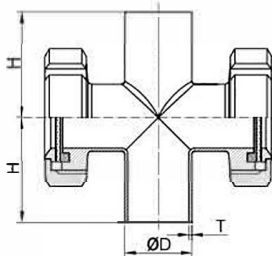

BREW FLEX

A U S T R A L I A

Welded Straight Sight Glass

No.LV-J007

Size	H	A	D	T	304	316
1"	143	25.4	78	1.65		
1 1/4"	143	31.8	78	1.65		
1 1/2"	143	38.1	86	1.65		
2"	145	50.8	100	1.65		
2 1/2"	149	63.5	115	1.65		
3"	149	76.2	128	1.65		
4"	157	101.6	154	2.1		

Clamped Straight Sight Glass

No.LV-J008

Size	H	A	D	C	T	304	316
1"	159	50.5	78	22.1			
1 1/4"	163	50.5	78	28.5			
1 1/2"	163	50.5	86	34.8			
2"	169	64	100	47.5			
2 1/2"	173	77.5	115	60.2			
3"	177	91	128	72.9			
4"	199	119	154	97.4			

Cross Sight Glass

No.LV-J009

Size	H	D	T	304	316
1"	33.5	25.4	1.65		
1 1/4"	38	31.8	1.65		
1 1/2"	48.5	38.1	1.65		
2"	60.5	50.8	1.65		
2 1/2"	83.5	63.5	1.65		
3"	88.5	76.2	1.65		
4"	127	101.6	2.1		

Union type Sight Glass

No.LV-J010

Size	H	B	D	T	304	316
1"	25	51	25.4	1.65		
1 1/4"	25	60	31.8	1.65		
1 1/2"	28	74	38.1	1.65		
2"	28	84	50.8	1.65		
2 1/2"	32	100	63.5	1.65		
3"	33	114	76.2	1.65		
4"	36	138	101.6	2.1		