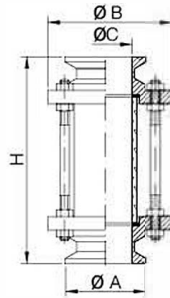

BREW FLEX

A U S T R A L I A

Welded Straight Sight Glass

No.LV-J007

Size	H	A	D	T	304	316
1"	143	25.4	78	1.65		
1 1/4"	143	31.8	78	1.65		
1 1/2"	143	38.1	86	1.65		
2"	145	50.8	100	1.65		
2 1/2"	149	63.5	115	1.65		
3"	149	76.2	128	1.65		
4"	157	101.6	154	2.1		

Clamped Straight Sight Glass

No.LV-J008

Size	H	A	D	C	T	304	316
1"	159	50.5	78	22.1			
1 1/4"	163	50.5	78	28.5			
1 1/2"	163	50.5	86	34.8			
2"	169	64	100	47.5			
2 1/2"	173	77.5	115	60.2			
3"	177	91	128	72.9			
4"	199	119	154	97.4			

Cross Sight Glass

No.LV-J009

Size	H	D	T	304	316
1"	33.5	25.4	1.65		
1 1/4"	38	31.8	1.65		
1 1/2"	48.5	38.1	1.65		
2"	60.5	50.8	1.65		
2 1/2"	83.5	63.5	1.65		
3"	88.5	76.2	1.65		
4"	127	101.6	2.1		

Union type Sight Glass

No.LV-J010

Size	H	B	D	T	304	316
1"	25	51	25.4	1.65		
1 1/4"	25	60	31.8	1.65		
1 1/2"	28	74	38.1	1.65		
2"	28	84	50.8	1.65		
2 1/2"	32	100	63.5	1.65		
3"	33	114	76.2	1.65		
4"	36	138	101.6	2.1		