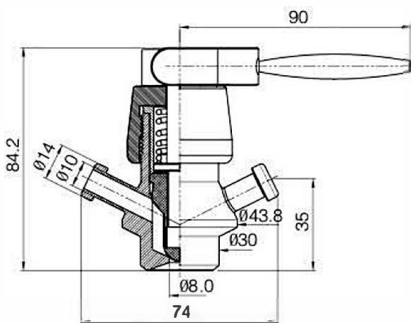

### Sanitary Sample Valve (RY1/2)

Welded Aseptic Sample Valve No.LV-I003

Welded Aseptic Sample Valve No.LV-I001

Clamped Aseptic Sample Valve No.LV-I002

Clamped aseptic sample valve No.LV-I003

Welded Aseptic Sample Valve No.LV-I004