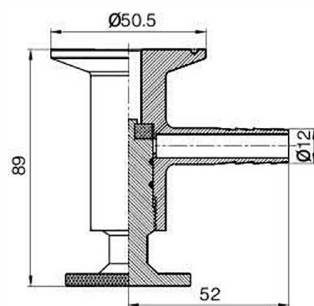

## Sanitary Sample Valve(RY1/2)

Welded Sample Valve

No.LV-I005

Thread Sample Valve

No.LV-I006

Clamped Sample Valve

No.LV-I007

Liquidometer