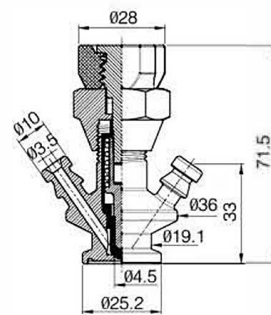

### Sanitary Sample Valve (RY1/2)

Welded Aseptic Sample Valve No.LV-I003

Welded Aseptic Sample Valve No.LV-I001

Clamped Aseptic Sample Valve No.LV-I002

Clamped aseptic sample valve No.LV-I003

Welded Aseptic Sample Valve No.LV-I004