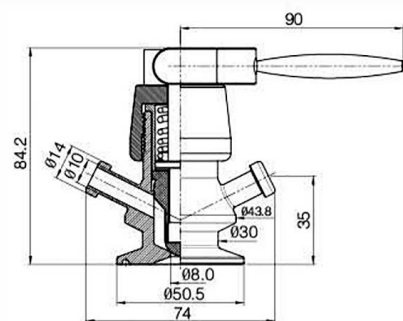

### Sanitary Sample Valve (RY1/2)

Welded Aseptic Sample Valve No.LV-I003

Welded Aseptic Sample Valve No.LV-I001

Clamped Aseptic Sample Valve No.LV-I002

Clamped aseptic sample valve No.LV-I003

Welded Aseptic Sample Valve No.LV-I004