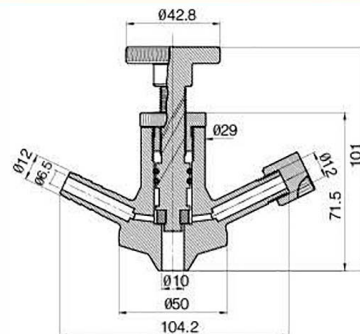

### Sanitary Sample Valve (RY1/2)

Welded Aseptic Sample Valve No.LV-I003

Welded Aseptic Sample Valve No.LV-I001

Clamped Aseptic Sample Valve No.LV-I002

Clamped aseptic sample valve No.LV-I003

Welded Aseptic Sample Valve No.LV-I004