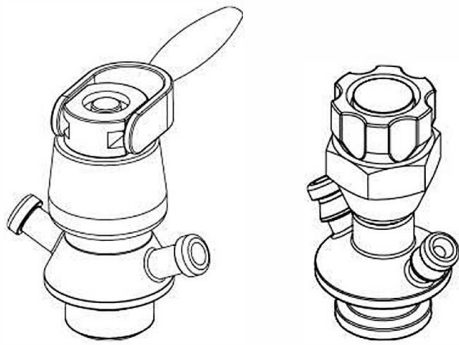

### Sanitary Sample Valve (RY1/2)

Welded Aseptic Sample Valve No.LV-I003

Welded Aseptic Sample Valve No.LV-I001

Clamped Aseptic Sample Valve No.LV-I002

Clamped aseptic sample valve No.LV-I003

Welded Aseptic Sample Valve No.LV-I004