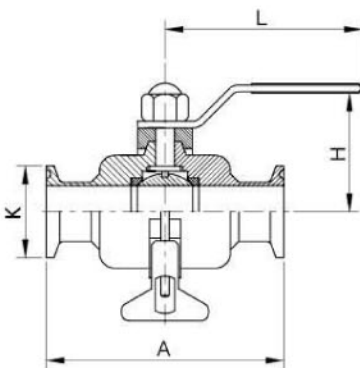

Clamped Non-retention Ball Valve

SMS No.LV-H024

Size	A	K	H	L	304	316
19	90	25.4	55	125		
25	100	50.5	55	125		
32	110	50.5	55	140		
38	120	50.5	65	150		
51	140	64	75	160		
57	164	77.5	85	180		
63	170	77.5	85	180