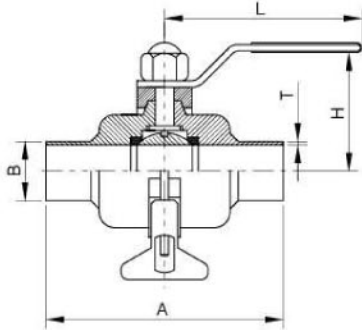

SANITARY BALL VALVE

3A

Welded Non-retention Ball Valve
3A No.LV-H019

Size	A	B	H	L	T	304	316
3/4"	90	19.05	55	125	1.65		
1"	100	25.4	55	125	1.65		
1 1/4"	110	31.8	55	140	1.65		
1 1/2"	120	38.1	65	150	1.65		
2"	140	50.8	75	160	1.65		
2 1/4"	164	57	85	180	1.65		
2 1/2"	170	63.5	85	180	1.65		

Clamped Portable Ball Valve
3A No.LV-H020

Size	A	K	H	L	304	316
3/4"	95	25.4	55	125		
1"	120	50.5	55	125		
1 1/4"	130	50.5	55	140		
1 1/2"	140	50.5	65	150		
2"	164	64	75	160		
2 1/2"	190	77.5	85	180		

Clamped Non-retention Ball Valve
3A No.LV-H021

Welded Non-retention Ball Valve
SMS No.LV-H022

Size	A	B	H	L	T	304	316
19	90	19.05	55	125	1.5		
25	100	25.4	55	125	1.5		
32	110	31.8	55	140	1.5		
38	120	38.1	65	150	1.5		
51	140	50.8	75	160	1.5		
57	164	57	85	180	2		
63	170	63.5	85	180	2		