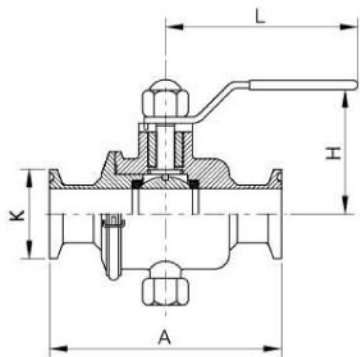

SANITARY BALL VALVE

3A

Welded Non-retention Ball Valve
3A No.LV-H019

Size	A	B	H	L	T	304	316
3/4"	90	19.05	55	125	1.65		
1"	100	25.4	55	125	1.65		
1 1/4"	110	31.8	55	140	1.65		
1 1/2"	120	38.1	65	150	1.65		
2"	140	50.8	75	160	1.65		
2 1/4"	164	57	85	180	1.65		
2 1/2"	170	63.5	85	180	1.65		

Clamped Portable Ball Valve
3A No.LV-H020

Size	A	K	H	L	304	316
3/4"	95	25.4	55	125		
1"	120	50.5	55	125		
1 1/4"	130	50.5	55	140		
1 1/2"	140	50.5	65	150		
2"	164	64	75	160		
2 1/2"	190	77.5	85	180		

Clamped Non-retention Ball Valve
3A No.LV-H021

Size	A	K	H	L	304	316
3/4"	90	25.4	55	125		
1"	100	50.5	55	125		
1 1/4"	110	50.5	55	140		
1 1/2"	120	50.5	65	150		
2"	140	64	75	160		
2 1/4"	164	77.5	85	180		
2 1/2"	170	77.5	85	180		

SANITARY BALL VALVE SMS

Welded Non-retention Ball Valve
SMS No.LV-H022

Size	A	B	H	L	T	304	316
19	90	19.05	55	125	1.5		
25	100	25.4	55	125	1.5		
32	110	31.8	55	140	1.5		
38	120	38.1	65	150	1.5		
51	140	50.8	75	160	1.5		
57	164	57	85	180	2		
63	170	63.5	85	180	2		