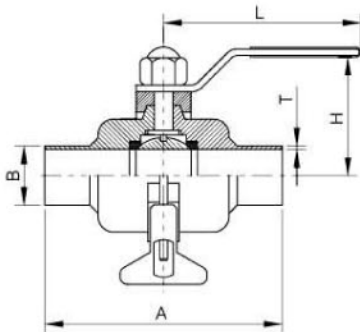

SANITARY BALL VALVE

3A

Welded Non-retention Ball Valve
3A No.LV-H019

Size	A	B	H	L	T	304	316
3/4"	90	19.05	55	125	1.65		
1"	100	25.4	55	125	1.65		
1 1/4"	110	31.8	55	140	1.65		
1 1/2"	120	38.1	65	150	1.65		
2"	140	50.8	75	160	1.65		
2 1/4"	164	57	85	180	1.65		
2 1/2"	170	63.5	85	180	1.65		

Clamped Portable Ball Valve
3A No.LV-H020

Size	A	K	H	L	304	316
3/4"	95	25.4	55	125		
1"	120	50.5	55	125		
1 1/4"	130	50.5	55	140		
1 1/2"	140	50.5	65	150		
2"	164	64	75	160		
2 1/2"	190	77.5	85	180		

Clamped Non-retention Ball Valve
3A No.LV-H021

Welded Non-retention Ball Valve
SMS No.LV-H022

Size	A	B	H	L	T	304	316
19	90	19.05	55	125	1.5		
25	100	25.4	55	125	1.5		
32	110	31.8	55	140	1.5		
38	120	38.1	65	150	1.5		
51	140	50.8	75	160	1.5		
57	164	57	85	180	2		
63	170	63.5	85	180	2		