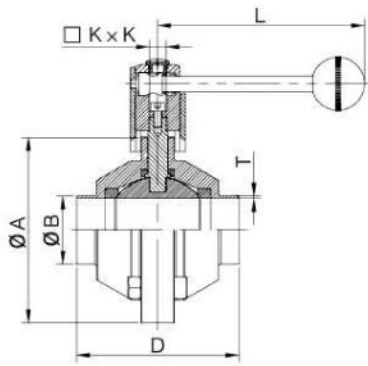

SANITARY BALL VALVE

SMS

Welded Butterfly-type Ball Valve

SMS No.LV-H007

Size	A	B	D	K×K	L	T	304	316
19	86	19.1	60	10X10	136	1.5		
25	92	25.4	67	10X10	136	1.5		
32	106	31.8	78	10X10	136	1.5		
38	115	38.1	85	10X10	136	1.5		
51	131	50.8	92.4	10X10	136	1.5		
63	160	63.5	118	10X10	136	2		
76	186	76.2	148	10X10	163	2		
102	220	101.6	174	10X10	163	2