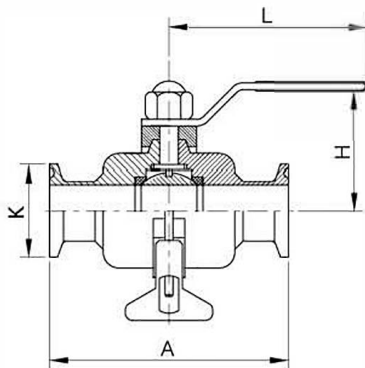

BREWFLEX

A U S T R A L I A

BPE

Welded Non-retention Ball Valve

No.LV-H019

Size	A	B	H	L	T	304	316
3/4"	90	19.05	55	125	1.65		
1"	100	25.4	55	125	1.65		
1 1/4"	110	31.8	55	140	1.65		
1 1/2"	120	38.1	65	150	1.65		
2"	140	50.8	75	180	1.65		
2 1/4"	164	57	85	180	1.65		
2 1/2"	170	63.5	85	180	1.65		

Clamped Portable Ball Valve

No.LV-H020

Size	A	K	H	L	304	316
3/4"	95	25.4	55	125		
1"	120	50.5	55	125		
1 1/4"	130	50.5	55	140		
1 1/2"	140	50.5	65	150		
2"	164	64	75	160		
2 1/2"	190	77.5	85	180		

Clamped Non-retention Ball Valve

No.LV-H021

Size	A	K	H	L	304	316
3/4"	90	25.4	55	125		
1"	100	50.5	55	125		
1 1/4"	110	50.5	55	140		
1 1/2"	120	50.5	65	150		
2"	140	64	75	160		
2 1/4"	164	77.5	85	180		
2 1/2"	170	77.5	85	180		