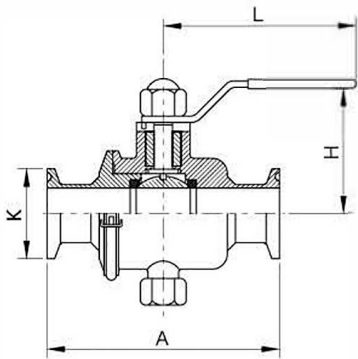

BREWFLEX

A U S T R A L I A

BPE

Welded Non-retention Ball Valve

No.LV-H019

Size	A	B	H	L	T	304	316
3/4"	90	19.05	55	125	1.65		
1"	100	25.4	55	125	1.65		
1 1/4"	110	31.8	55	140	1.65		
1 1/2"	120	38.1	65	150	1.65		
2"	140	50.8	75	180	1.65		
2 1/4"	164	57	85	180	1.65		
2 1/2"	170	63.5	85	180	1.65		

Clamped Portable Ball Valve

No.LV-H020

Size	A	K	H	L	304	316
3/4"	95	25.4	55	125		
1"	120	50.5	55	125		
1 1/4"	130	50.5	55	140		
1 1/2"	140	50.5	65	150		
2"	164	64	75	160		
2 1/2"	190	77.5	85	180		

Clamped Non-retention Ball Valve

No.LV-H021

Size	A	K	H	L	304	316
3/4"	90	25.4	55	125		
1"	100	50.5	55	125		
1 1/4"	110	50.5	55	140		
1 1/2"	120	50.5	65	150		
2"	140	64	75	160		
2 1/4"	164	77.5	85	180		
2 1/2"	170	77.5	85	180		