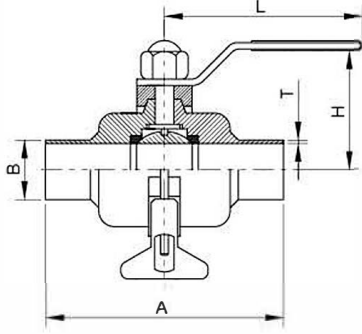

BREWFLEX

A U S T R A L I A

BPE

Welded Non-retention Ball Valve

No.LV-H019

Size	A	B	H	L	T	304	316
3/4"	90	19.05	55	125	1.65		
1"	100	25.4	55	125	1.65		
1 1/4"	110	31.8	55	140	1.65		
1 1/2"	120	38.1	65	150	1.65		
2"	140	50.8	75	180	1.65		
2 1/4"	164	57	85	180	1.65		
2 1/2"	170	63.5	85	180	1.65		

Clamped Portable Ball Valve

No.LV-H020

Size	A	K	H	L	304	316
3/4"	95	25.4	55	125		
1"	120	50.5	55	125		
1 1/4"	130	50.5	55	140		
1 1/2"	140	50.5	65	150		
2"	164	64	75	160		
2 1/2"	190	77.5	85	180		

Clamped Non-retention Ball Valve

No.LV-H021

Size	A	K	H	L	304	316
3/4"	90	25.4	55	125		
1"	100	50.5	55	125		
1 1/4"	110	50.5	55	140		
1 1/2"	120	50.5	65	150		
2"	140	64	75	160		
2 1/4"	164	77.5	85	180		
2 1/2"	170	77.5	85	180		