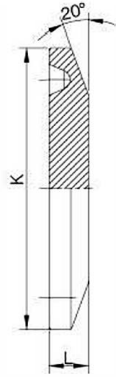

BREWFLEX

A U S T R A L I A

End Caps

No.LV-C024

Size	K	304	316
1/2"	6	25	
3/4"	6	25	
1"	6.3	50.5	
1.5"	6.3	50.5	
2"	6.3	64	
2.5"	6.3	77.5	
3"	6.3	91	
4"	7.9	119	
6"	11.1	166.87	
8"	11.1	217.7	
10"	11.1	268.5	
12"	11.1	319.3	